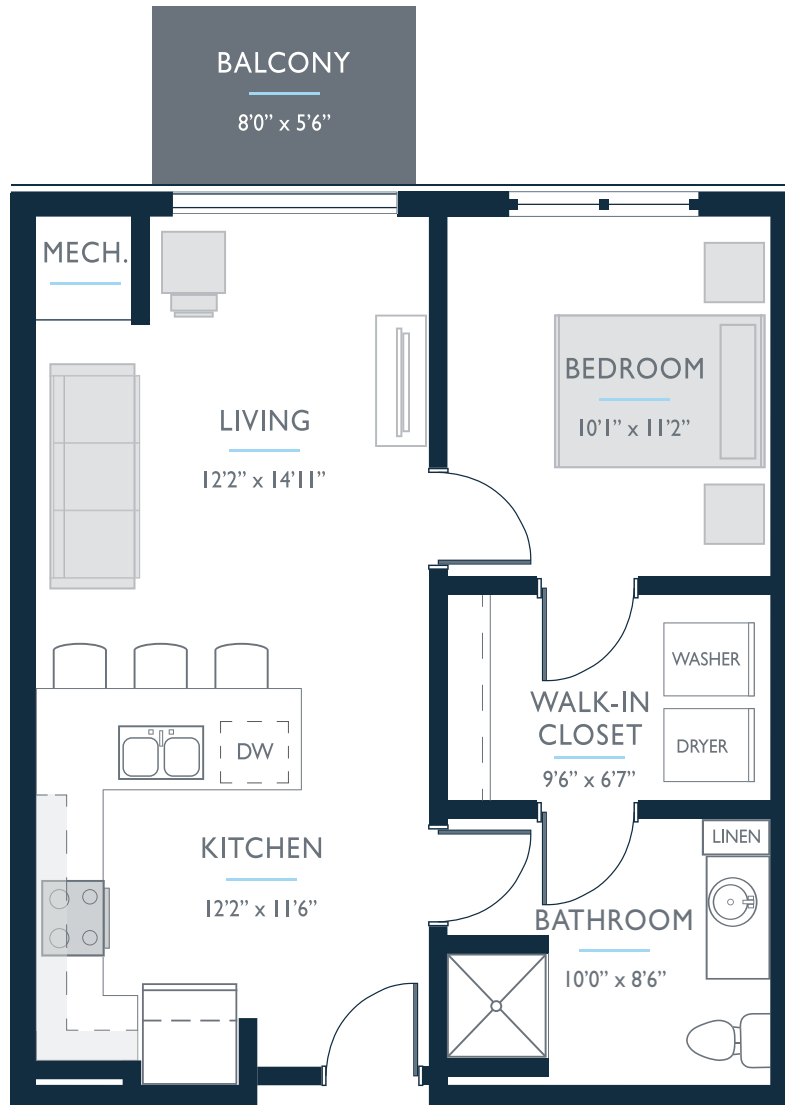

INDEPENDENT LIVING APARTMENT SUITES

UNIT G(A) | 1 BEDROOM / 1 BATHROOM | 660 SQ

Find Your *Home* Here

209

Unit 209 is accessible

For availability, contact a Living Advisor: 308.833.6112.

TABITHA
at PRAIRIE COMMONS