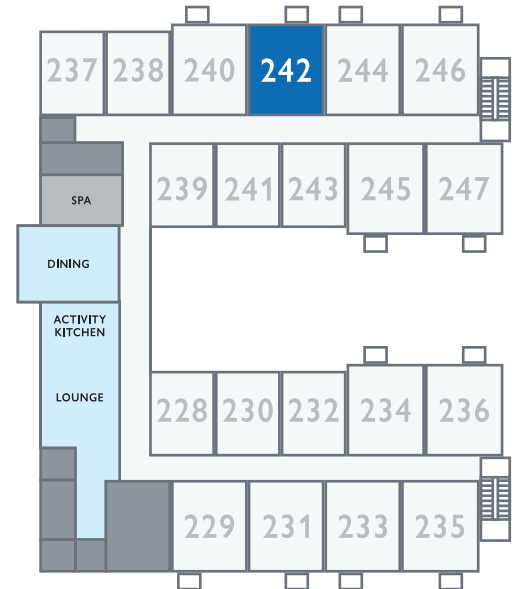

ASSISTED LIVING APARTMENT SUITES

UNIT E2.1 | 1 BEDROOM / 1 BATHROOM | 656 SQ

Find Your *Home* Here

242

For availability, contact a Living Advisor: 308.833.6112.

TABITHA
at PRAIRIE COMMONS