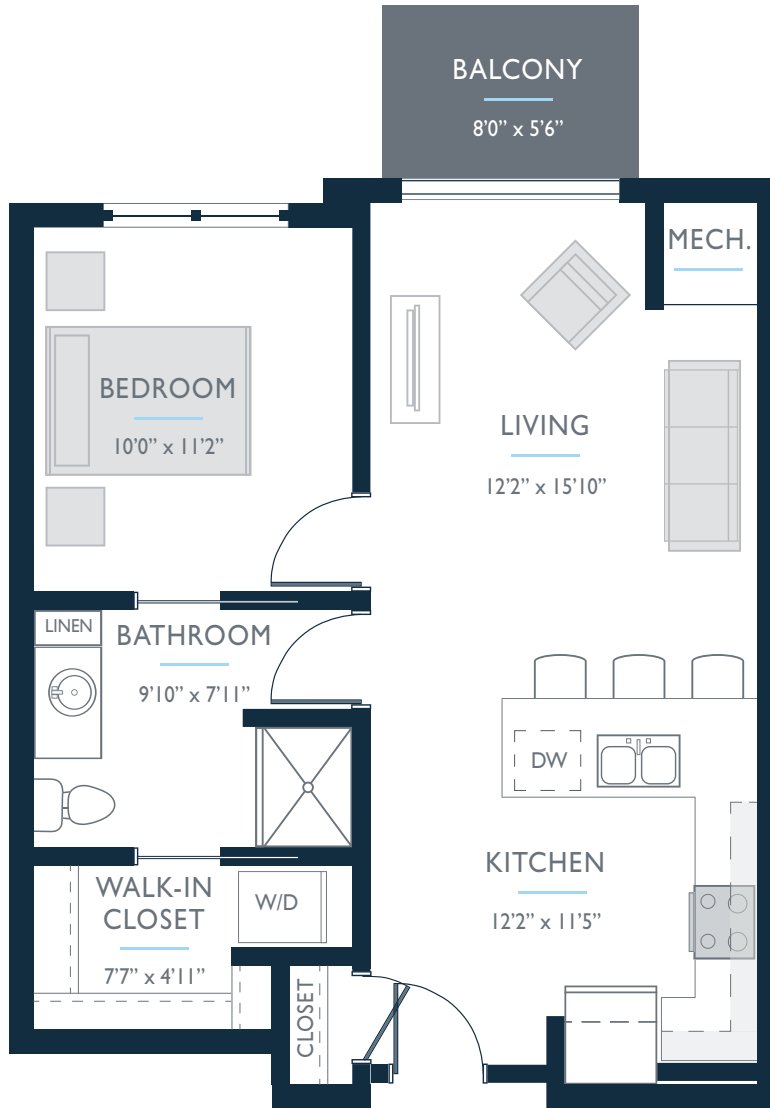

ASSISTED LIVING APARTMENT SUITES

UNIT E2.1 | 1 BEDROOM / 1 BATHROOM | 656 SQ

Find Your *Home* Here

242

For availability, contact a Living Advisor: 308.833.6112.

TABITHA
at PRAIRIE COMMONS