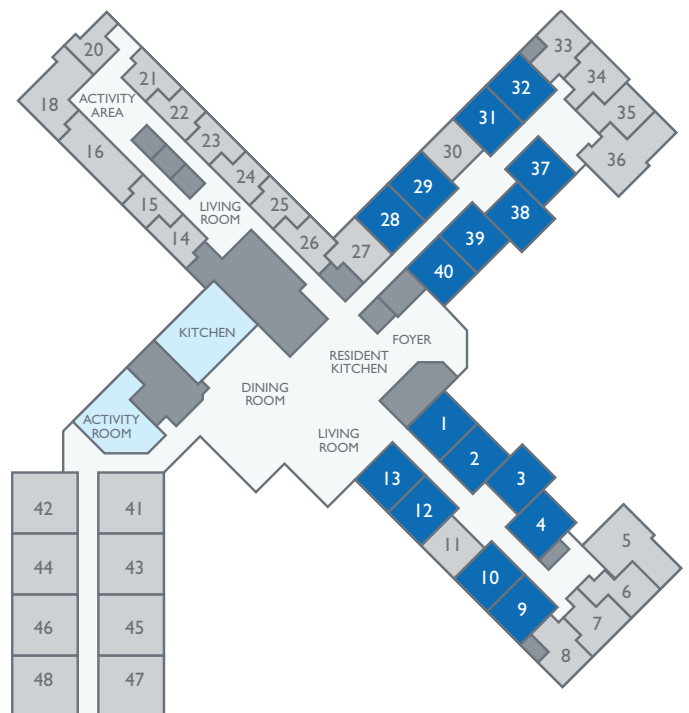

THE GARDENS APARTMENT SUITES

OPTION 2 | 1 BED / 1 BATH | 250 SQ

FIND YOUR *Home* HERE

- | | | | | | |
|----|----|----|----|----|----|
| 1 | 2 | 3 | 4 | 9 | 10 |
| 12 | 13 | 28 | 29 | 31 | |
| 32 | 37 | 38 | 39 | 40 | |