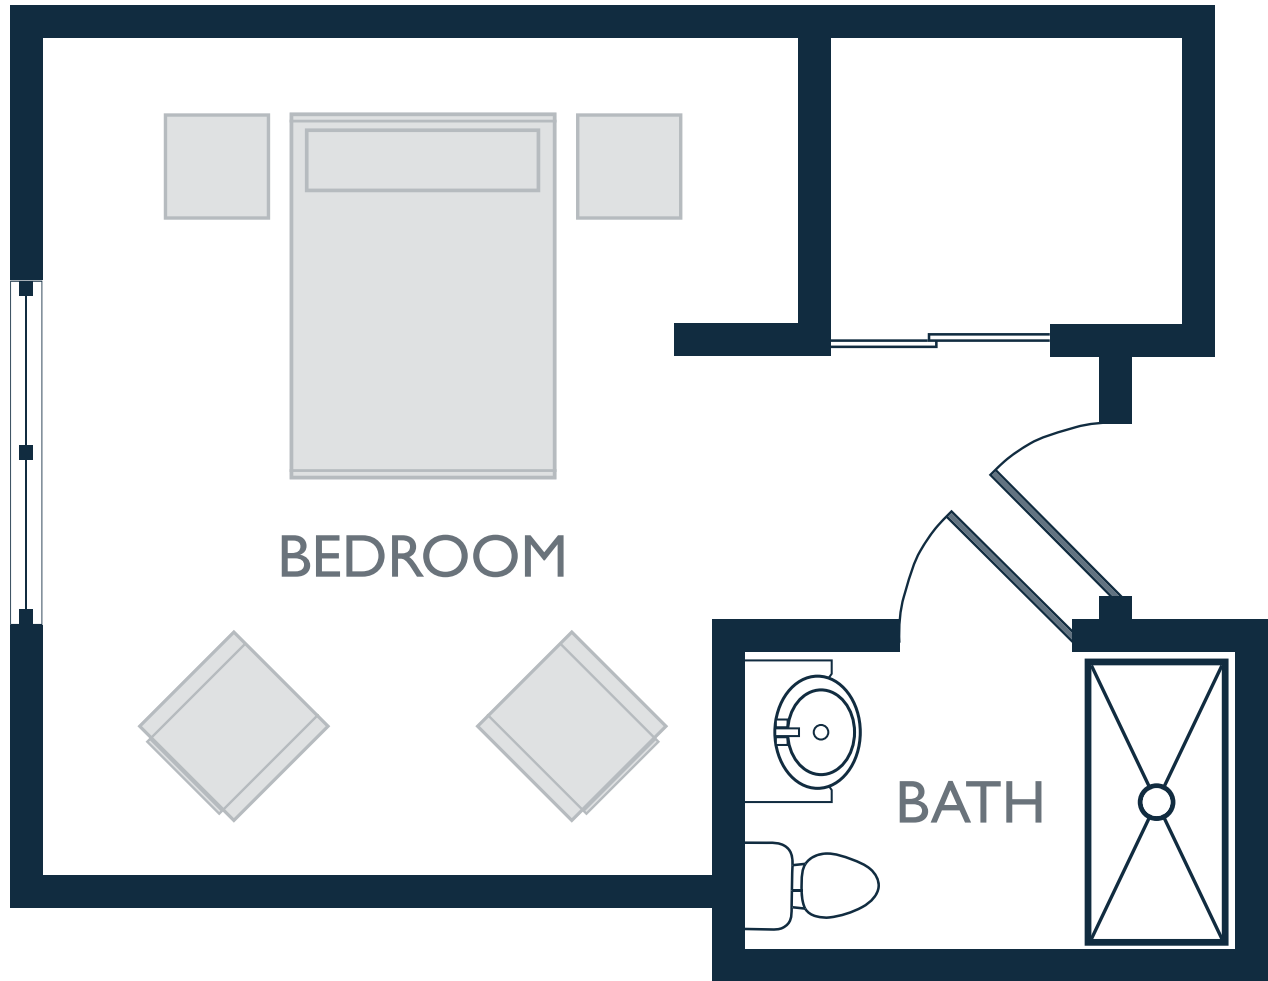

THE GARDENS APARTMENT SUITES

OPTION 2 | 1 BED / 1 BATH | 250 SQ

FIND YOUR *Home* HERE

- | | | | | | |
|----|----|----|----|----|----|
| 1 | 2 | 3 | 4 | 9 | 10 |
| 12 | 13 | 28 | 29 | 31 | |
| 32 | 37 | 38 | 39 | 40 | |