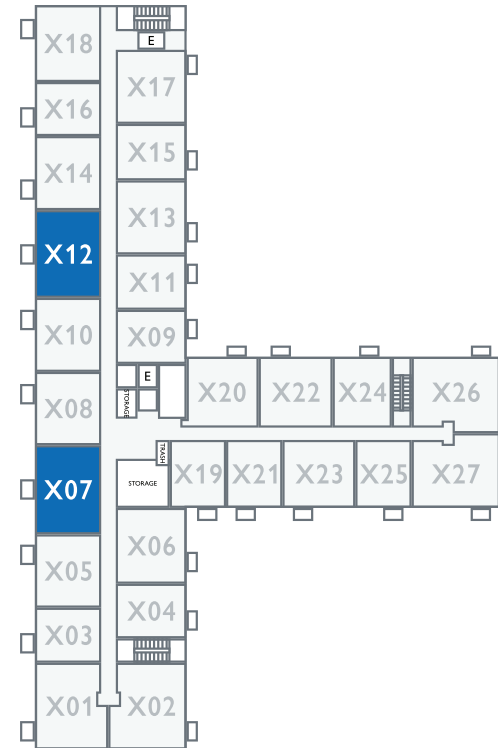

# INDEPENDENT LIVING APARTMENT SUITES

UNIT J | 2 BEDROOM / 2 BATHROOM | 1,042 SQ

Find Your *Home* Here

207  
307 | 312  
407 | 412

For availability, contact a Living Advisor: 308.833.6112.

TABITHA  
at PRAIRIE COMMONS