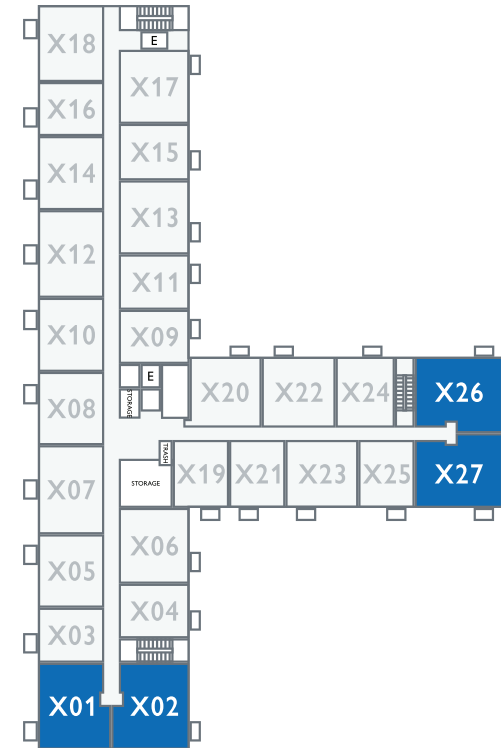

INDEPENDENT LIVING APARTMENT SUITES

UNIT L | 2 BEDROOM / 2 BATHROOM | 1,153 SQ

Find Your *Home* Here

201	202	226	227
301	302	326	327
401	402	426	427

For availability, contact a Living Advisor: 308.833.6112.