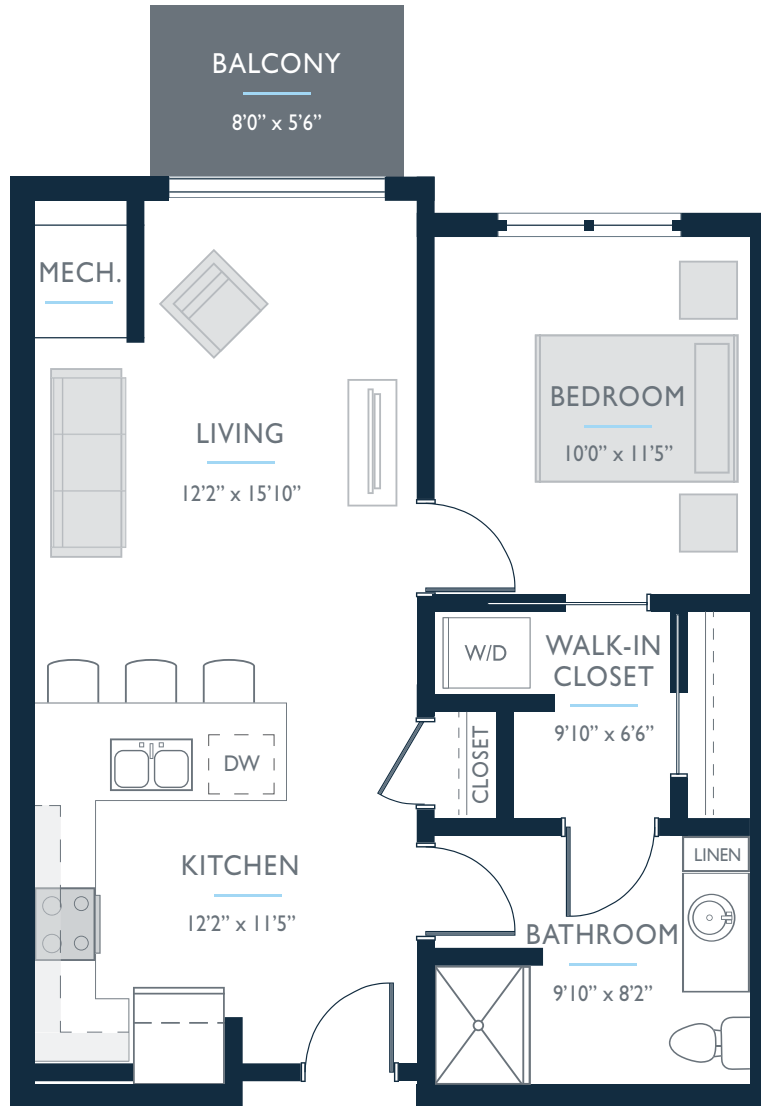

ASSISTED LIVING APARTMENT SUITES

UNIT B2.1 | 1 BEDROOM / 1 BATHROOM | 673 SQ

Find Your *Home* Here

231 | 233 | 244

For availability, contact a Living Advisor: 308.833.6112.

TABITHA
at PRAIRIE COMMONS