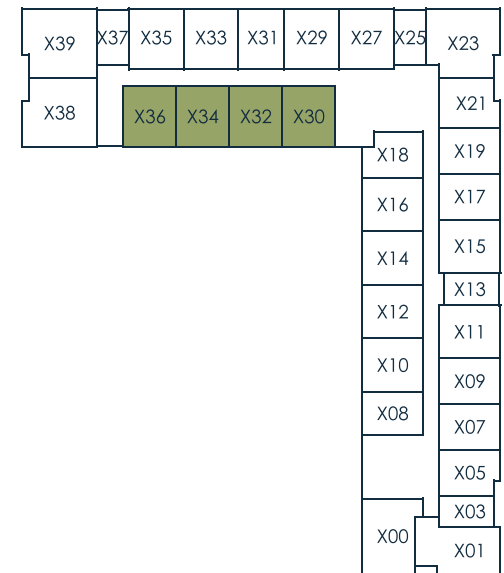

# S<sup>2</sup>AGE LIVING APARTMENTS

FLOORPLAN C1 | 1 BEDROOM + BALCONY\* | 625 SQ

1 BEDROOM / 1 BATHROOM

Find Your *Home* Here

130	132	134	136
230	232	234	236
330	332	334	336
430	432	434	436

\*select units