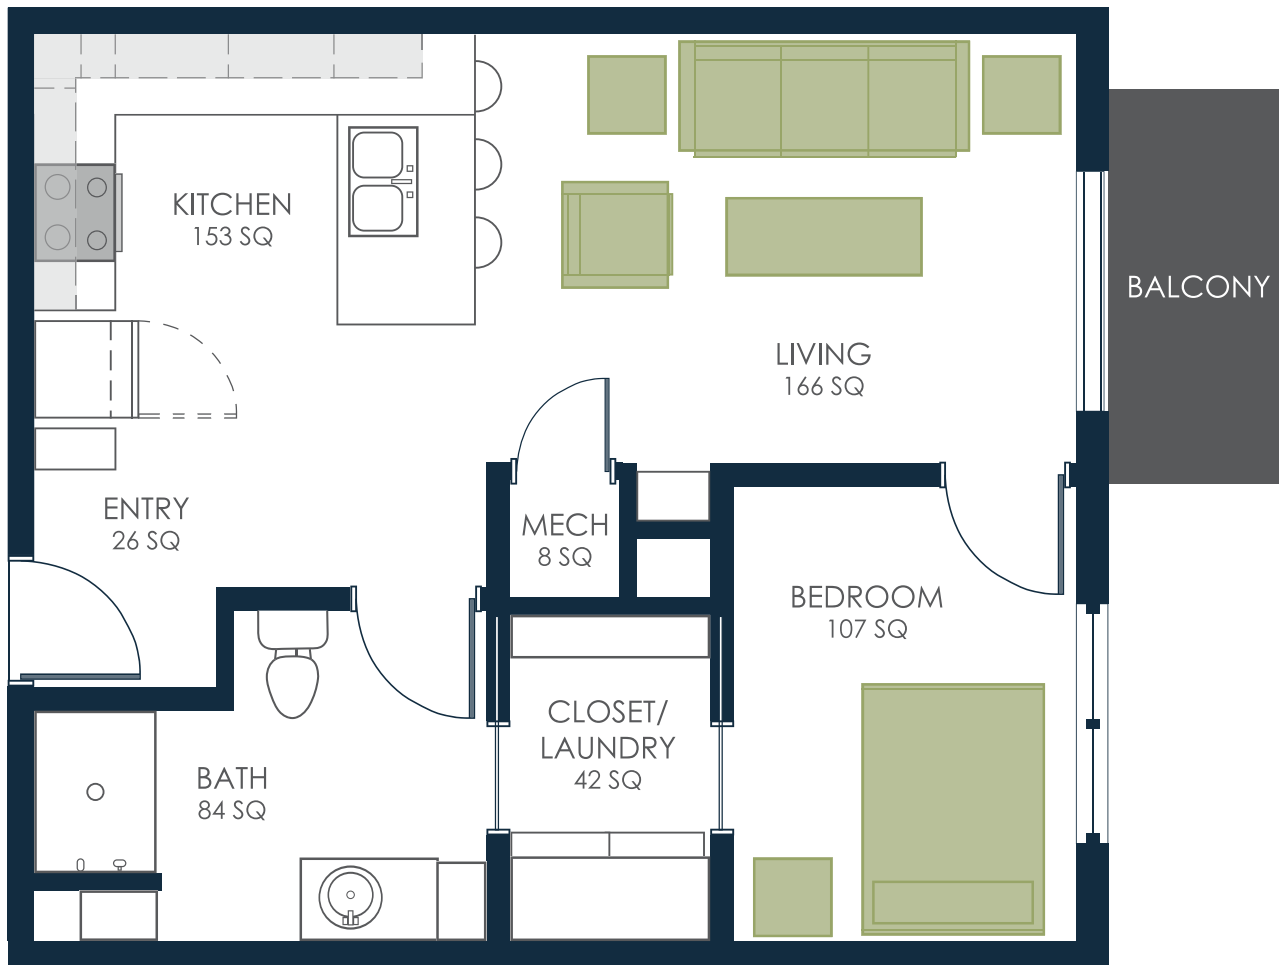

# S<sup>2</sup>AGE LIVING APARTMENTS

FLOORPLAN C1 | 1 BEDROOM + BALCONY\* | 625 SQ

1 BEDROOM / 1 BATHROOM

Find Your *Home* Here

130	132	134	136
230	232	234	236
330	332	334	336
430	432	434	436

\*select units