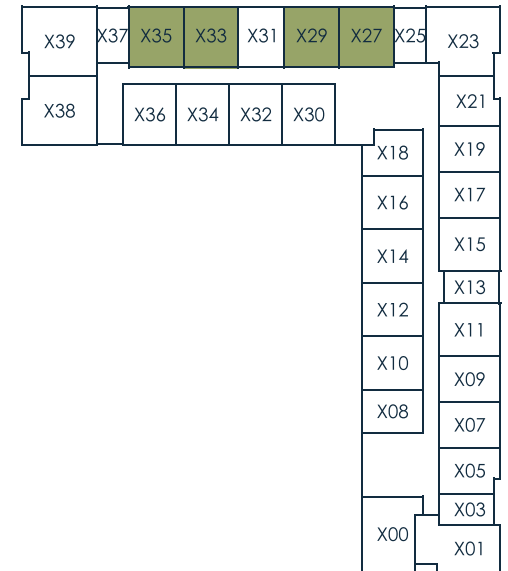

S²AGE LIVING APARTMENTS

FLOORPLAN C2 | 1 BEDROOM + BALCONY* | 650 SQ TO 654 SQ

1 BEDROOM / 1 BATHROOM

Find Your *Home* Here

127	129	133	135
227	229	233	235
327	329	333	335
427	429	433	435

129: ACCESSIBLE

*select units