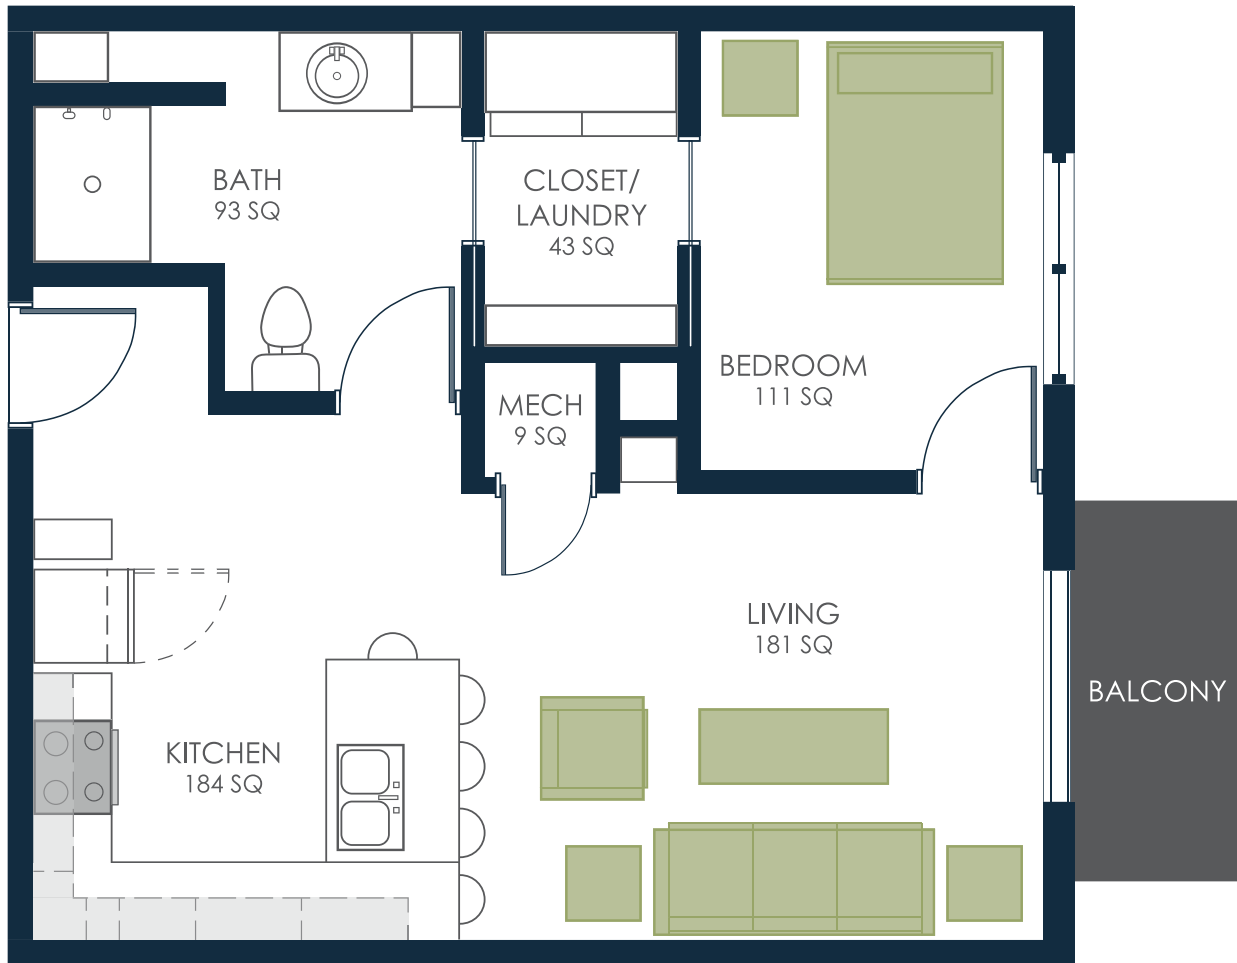

S²AGE LIVING APARTMENTS

FLOORPLAN C2 | 1 BEDROOM + BALCONY* | 650 SQ TO 654 SQ

1 BEDROOM / 1 BATHROOM

Find Your *Home* Here

127	129	133	135
227	229	233	235
327	329	333	335
427	429	433	435

129: ACCESSIBLE

*select units