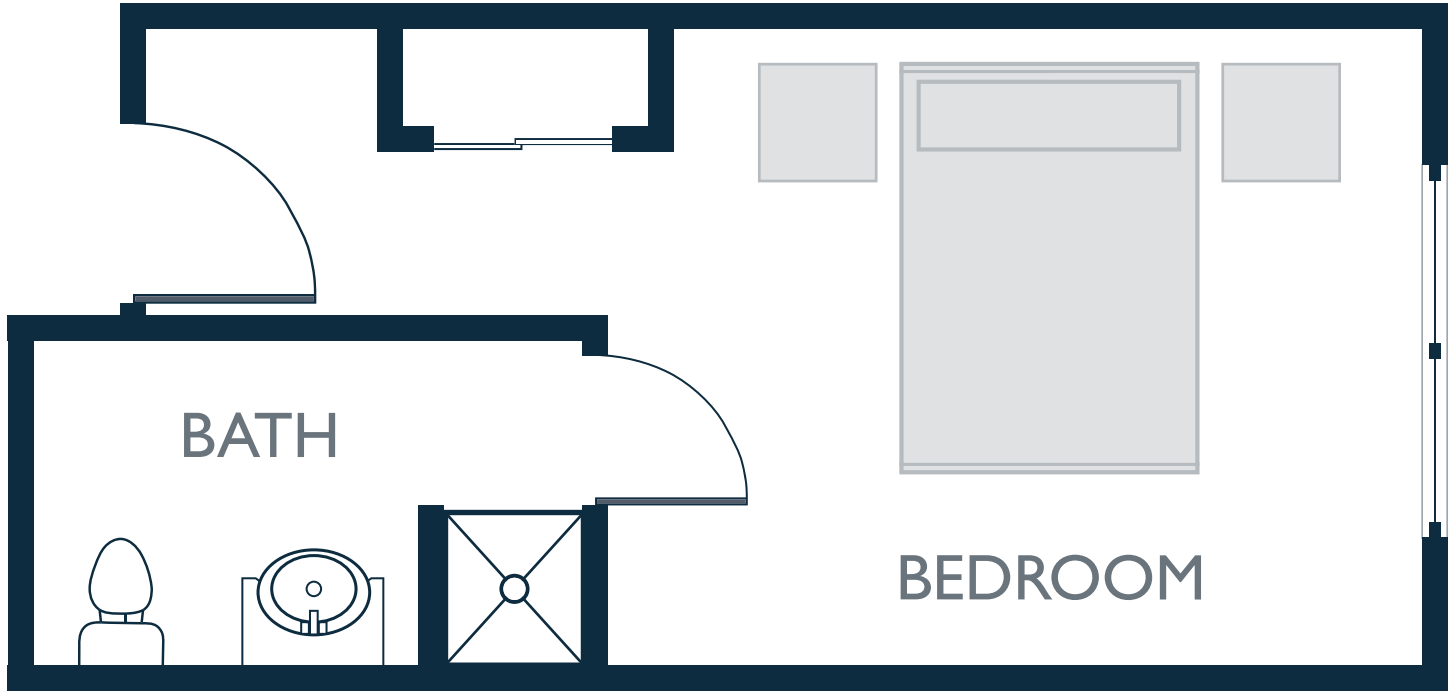

# TABITHA IN CRETE SUITES

SINGLE OCCUPANCY | 325 SQ TO 342 SQ

FIND YOUR *Home* HERE

1 | 2 | 4 | 5 | 6 | 7 | 9 | 10  
11 | 12 | 13 | 14 | 15 | 16 | 17

 **TABITHA**  
*in Crete*  
LONG-TERM CARE | SKILLED NURSING

# TABITHA IN CRETE SUITES

DOUBLE OCCUPANCY | 411 SQ

FIND YOUR *Home* HERE

3 | 8

 **TABITHA**  
*in Crete*  
LONG-TERM CARE | SKILLED NURSING