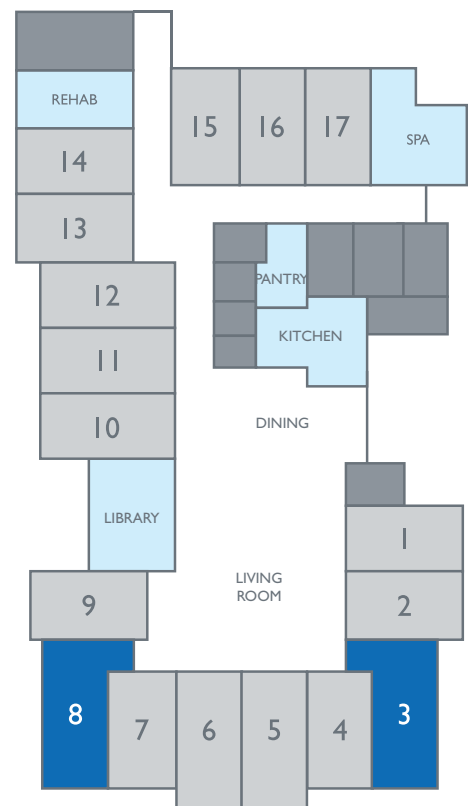

# TABITHA IN CRETE SUITES

SINGLE OCCUPANCY | 325 SQ TO 342 SQ

FIND YOUR *Home* HERE

1 | 2 | 4 | 5 | 6 | 7 | 9 | 10  
11 | 12 | 13 | 14 | 15 | 16 | 17

 **TABITHA**  
*in Crete*  
LONG-TERM CARE | SKILLED NURSING

# TABITHA IN CRETE SUITES

DOUBLE OCCUPANCY | 411 SQ

FIND YOUR *Home* HERE

3 | 8

 **TABITHA**  
*in Crete*  
LONG-TERM CARE | SKILLED NURSING