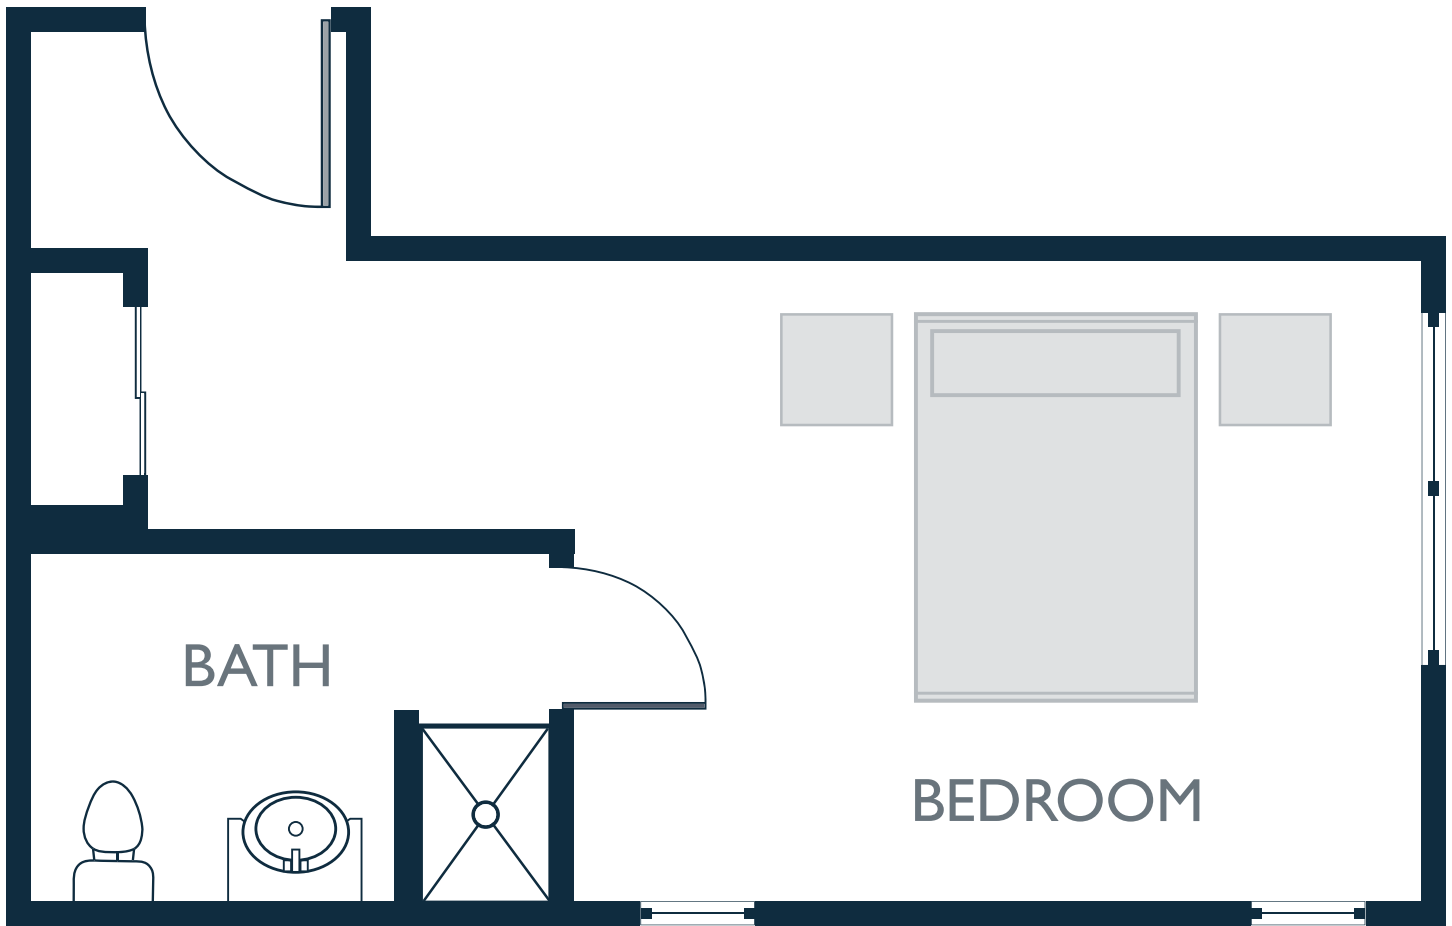

# TABITHA IN CRETE SUITES

SINGLE OCCUPANCY | 325 SQ TO 342 SQ

FIND YOUR *Home* HERE

1 | 2 | 4 | 5 | 6 | 7 | 9 | 10  
11 | 12 | 13 | 14 | 15 | 16 | 17

 **TABITHA**  
*in Crete*  
LONG-TERM CARE | SKILLED NURSING

# TABITHA IN CRETE SUITES

DOUBLE OCCUPANCY | 411 SQ

FIND YOUR *Home* HERE

3 | 8

 **TABITHA**  
*in Crete*  
LONG-TERM CARE | SKILLED NURSING