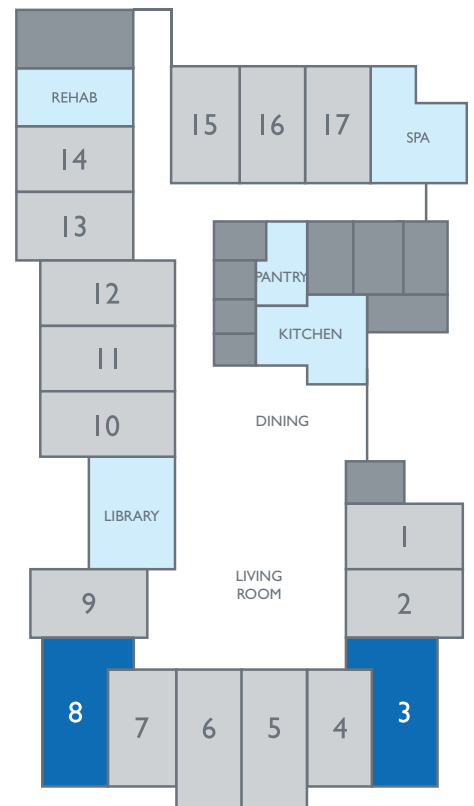

# TABITHA IN CRETE SUITES

SINGLE OCCUPANCY | 325 SQ TO 342 SQ

FIND YOUR *Home* HERE

1 | 2 | 4 | 5 | 6 | 7 | 9 | 10  
11 | 12 | 13 | 14 | 15 | 16 | 17

 **TABITHA**  
*in Crete*  
LONG-TERM CARE | SKILLED NURSING

# TABITHA IN CRETE SUITES

DOUBLE OCCUPANCY | 411 SQ

FIND YOUR *Home* HERE

3 | 8

 **TABITHA**  
*in Crete*  
LONG-TERM CARE | SKILLED NURSING